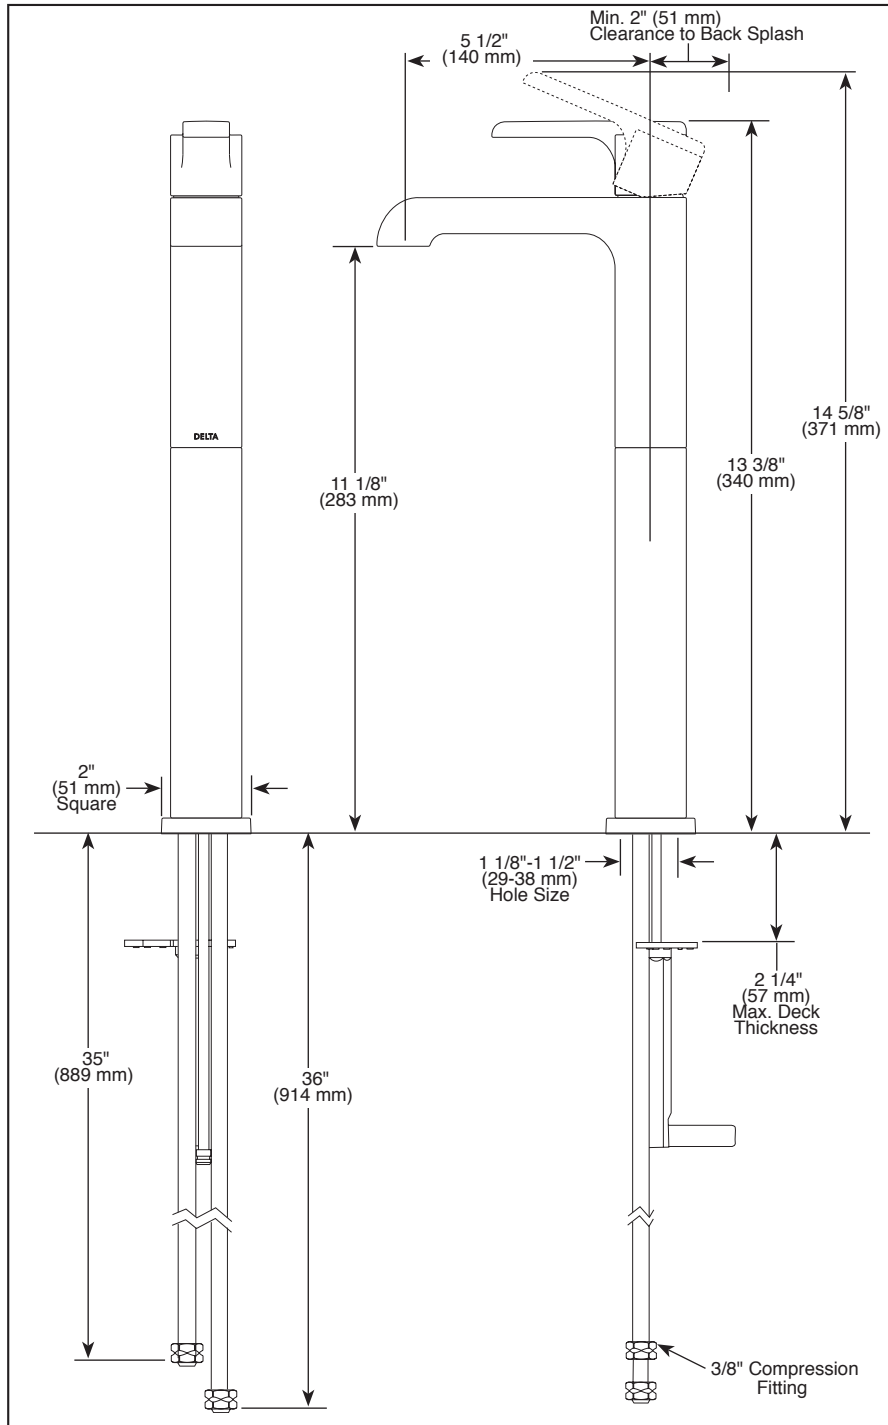

767LF▲

Submitted Model No.: _____

Specific Features: _____

▲ Designate Proper Finish Suffix

Delta reserves the right (1) to make changes in specifications and materials, and (2) to change or discontinue models, both without notice or obligation. Dimensions are for reference only. See current full-line price book or www.deltafaucet.com for finish options and product availability.

DSP-L-767LF Rev. F

see what Delta can do™

BATHROOM FAUCET

- Ara® Bath Collection
- Single Handle Deck Mount
- 6 7/16" (140 mm) Riser

STANDARD SPECIFICATIONS:

- Max flow rate 1.2 gpm @ 60 psi, 4.5 L/min @ 414 kPa
- One hole mount
- Ceramic cartridge
- Models have 1/4" O.D. straight, staggered PEX supply lines
- Solid metal fabricated spout
- Optional red/blue indicator ring provided with model